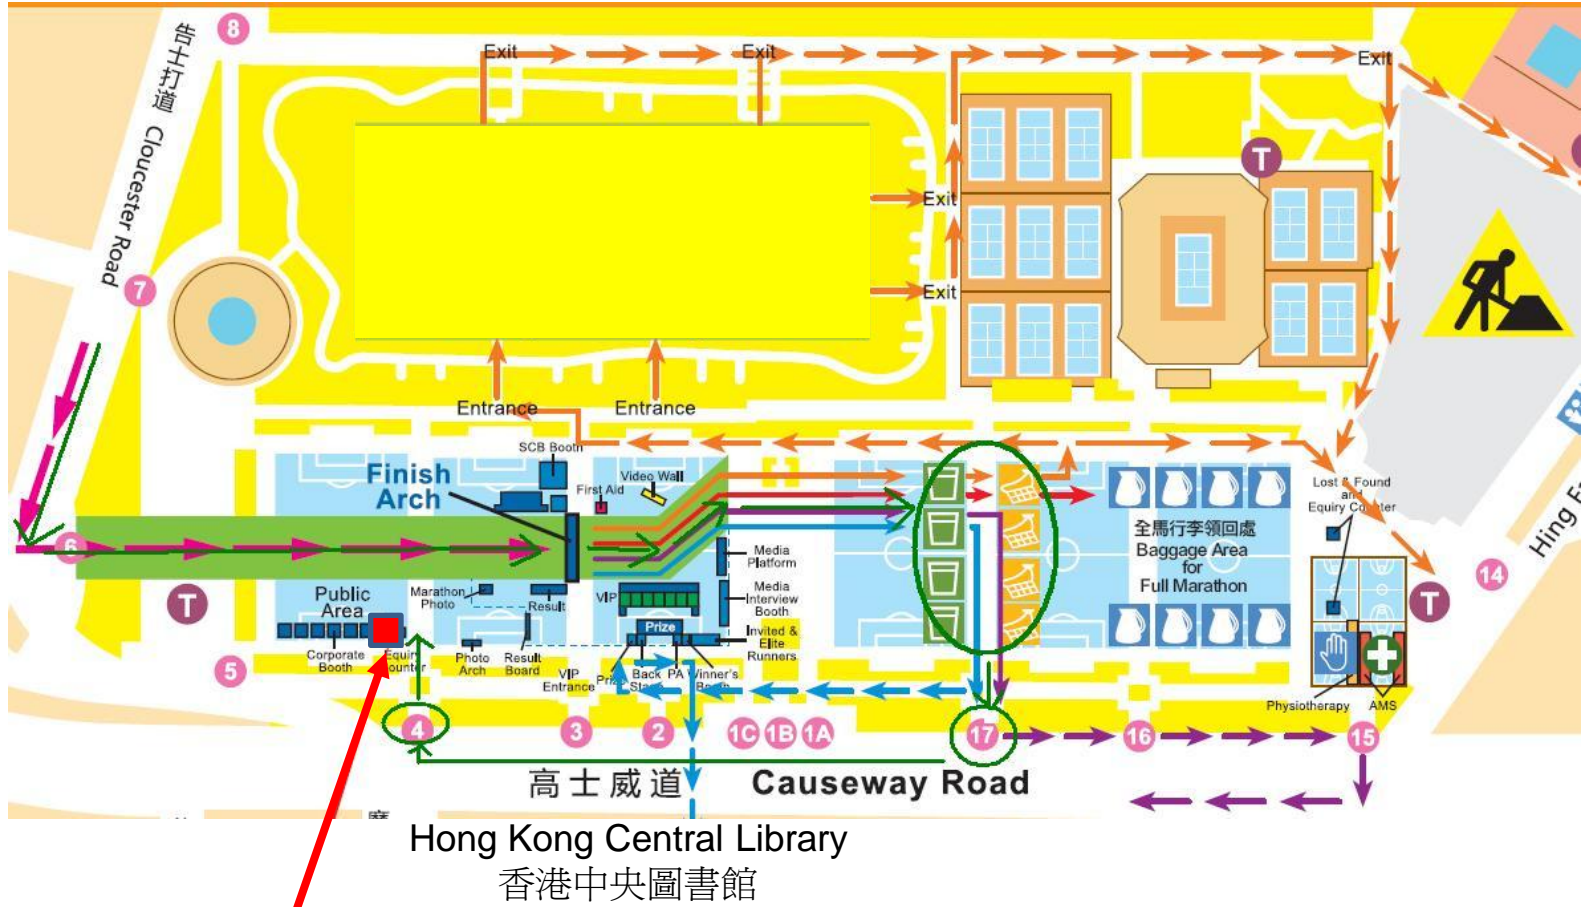

## Map - 2

Windsor House  
皇室大廈

Tin Hau MTR Station  
天后地鐵站

- HKICPA Marquee**
1. 10 km storage service for personal belongings
  2. Hot refreshments
  3. Group photos
  4. Physiotherapy and BioEm Healthcare Machines